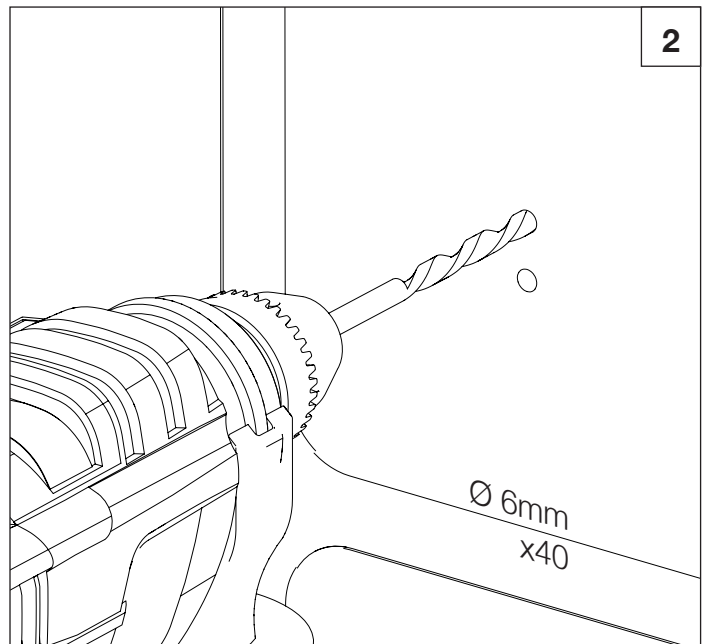

# Retro

Innovation since 1935

6220.11.53

Porte-peignoir

Kapstok

Dressing gown holder

RA0.V01