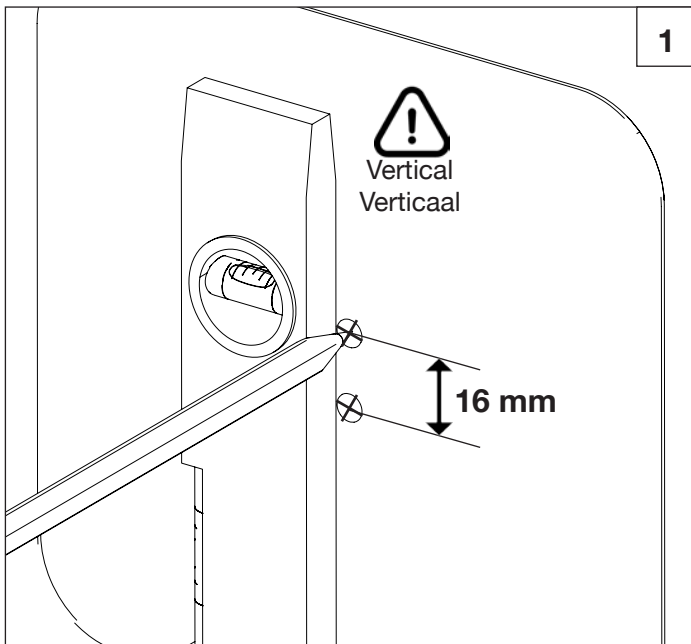

# Retro

Innovation since 1935

6220.11.53

Porte-peignoir

Kapstok

Dressing gown holder

RA0.V01