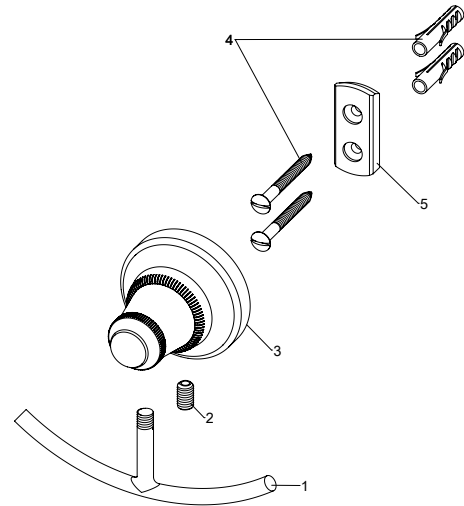

# Retro

Innovation since 1935

6220.11.53

Porte-peignoir

Kapstok

Dressing gown holder

RA0.V01